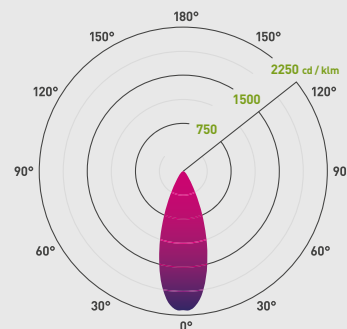

ZUBEHÖR

Artikelnummer	Beschreibung
DM298GRID	LED-Netz-Rasterdimmer
DM298FP	Blendendimmer

4000K 38°
Weitere Diagramme finden Sie auf collingwoodlighting.com