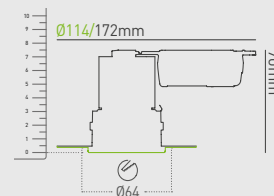

4000K 38°
Weitere Diagramme finden Sie auf collingwoodlighting.com

Diese Leuchte enthält eingebaute LED-Lampen.

A++	LED
A+	
A	
C	
D	
F	

Die Lampen können in der Leuchte nicht ausgetauscht werden.